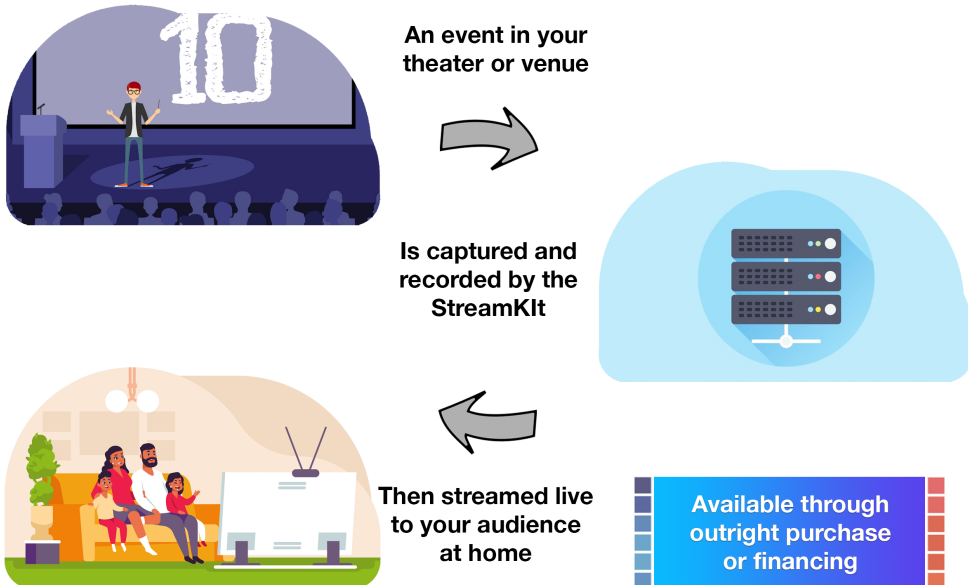

How Does It Work?

About D3D Cinema

D3D Cinema specializes in immersive cinema and audience engagement for museum, aquarium, zoo, science center and attractions industry clients worldwide, providing a unique partnership approach to experiential storytelling, hardware integration, and signature content production. Comprised of institutional cinema and immersive media specialists, D3D offers first-to-market technology, consultation, strategic planning, financing packages, installation, content production & distribution, operational support, and ongoing service. D3D is headquartered in Evanston, IL with offices in the greater Philadelphia and New York areas, and Ottawa, Canada.

Contact Info

D3D Cinema
1421 Sherman Ave, Suite 101
Evanston, IL 60201
847-475-9140
info@d3dcinema.com
www.d3dcinema.com